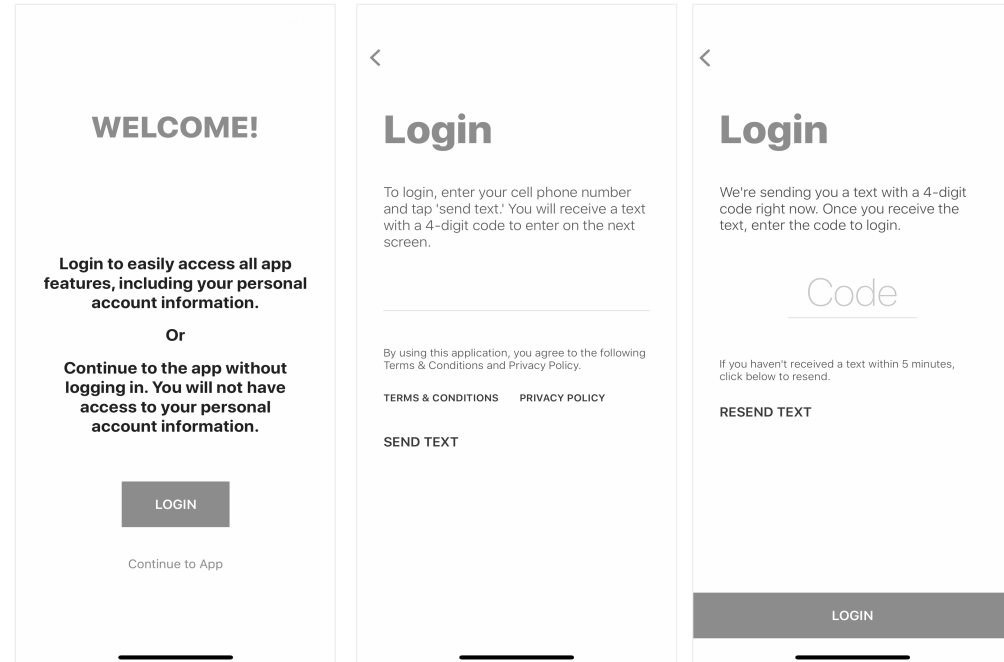

# SEIBERT EQUITY CO-OP LOGIN INSTRUCTIONS

1 Install 'Seibert Equity Co-op' from the App or Play Store.

2

Select Login

3

Enter Your Phone  
Number with Area Code

4

Enter the 4-Digit PIN  
from the text message

## Login & Done!

No messy usernames or passwords to remember.

If you have any trouble logging in, please give us a call at (970) 664-2211.