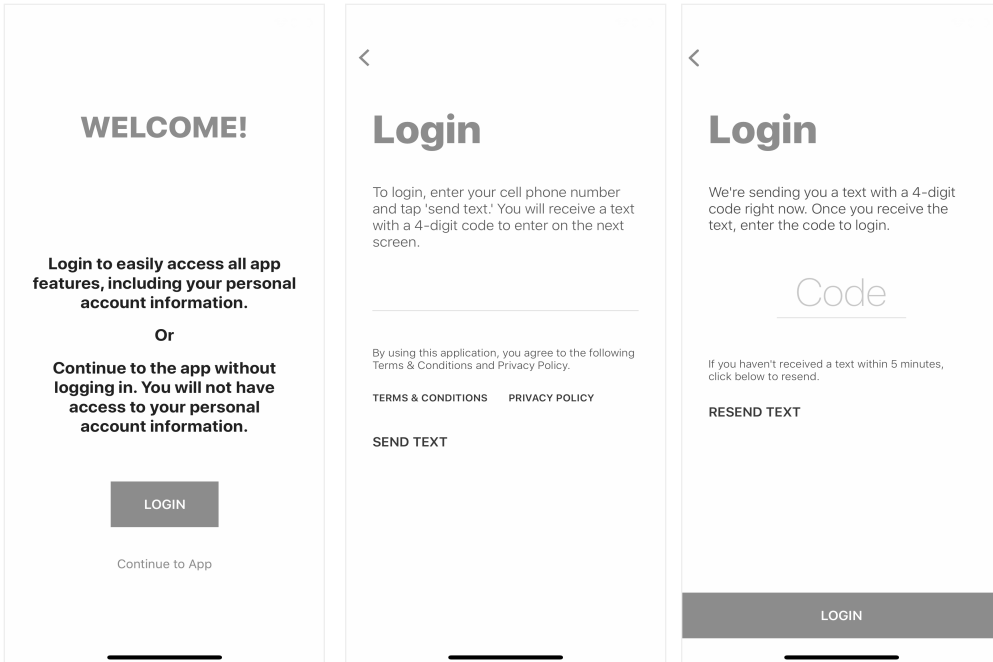

# SEIBERT EQUITY CO-OP LOGIN INSTRUCTIONS

1 Install 'Seibert Equity Co-op' from the App or Play Store.

2

Select Login

3

Enter Your Phone  
Number with Area Code

4

Enter the 4-Digit PIN  
from the text message