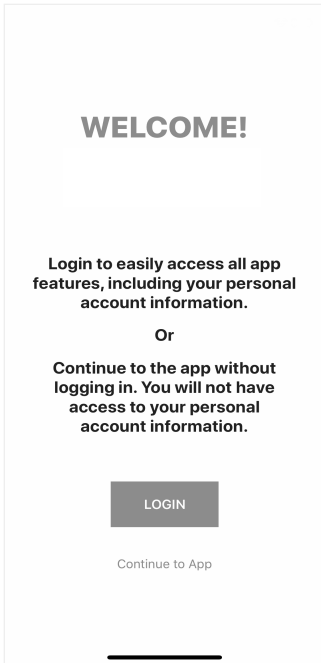

# RUGBY FARMERS ELEVATOR LOGIN INSTRUCTIONS

1 Install 'Rugby Farmers Elevator' from the App or Play Store.

2

Select Login

3

Enter Your Phone  
Number with Area Code

4

Enter the 4-Digit PIN