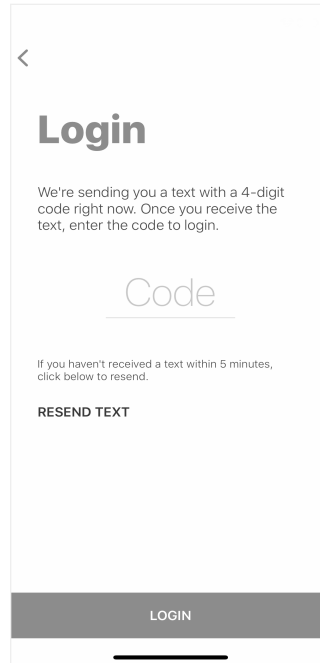

# RUGBY FARMERS ELEVATOR LOGIN INSTRUCTIONS

1 Install 'Rugby Farmers Elevator' from the App or Play Store.

2

Select Login

3

Enter Your Phone  
Number with Area Code

4

Enter the 4-Digit PIN