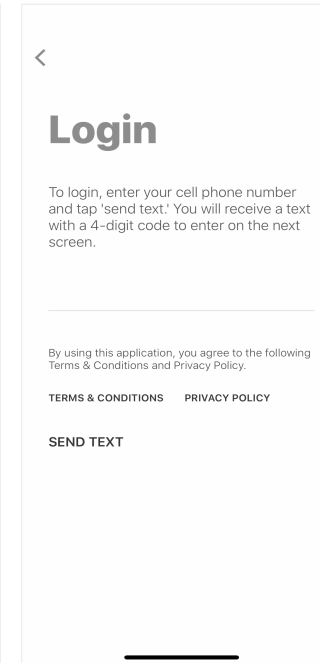

# RUGBY FARMERS ELEVATOR LOGIN INSTRUCTIONS

1 Install 'Rugby Farmers Elevator' from the App or Play Store.

2

Select Login

3

Enter Your Phone  
Number with Area Code

4

Enter the 4-Digit PIN