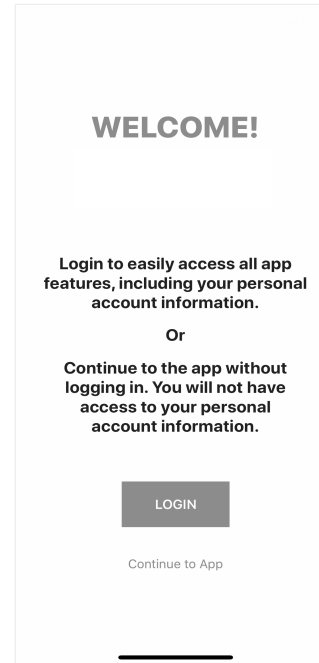

# RUGBY FARMERS ELEVATOR LOGIN INSTRUCTIONS

1 Install 'Rugby Farmers Elevator' from the App or Play Store.

2

Select Login

3

Enter Your Phone  
Number with Area Code

4

Enter the 4-Digit PIN