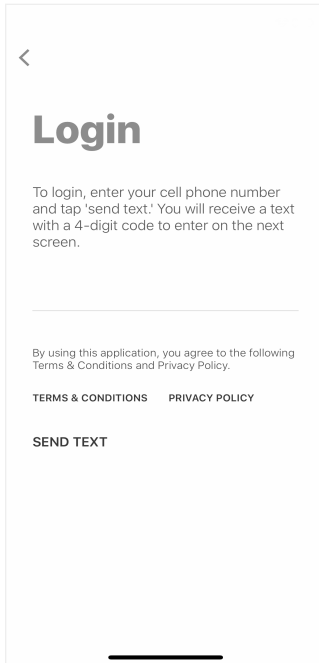

# RUGBY FARMERS ELEVATOR LOGIN INSTRUCTIONS

1 Install 'Rugby Farmers Elevator' from the App or Play Store.

2

Select Login

3

Enter Your Phone  
Number with Area Code

4

Enter the 4-Digit PIN