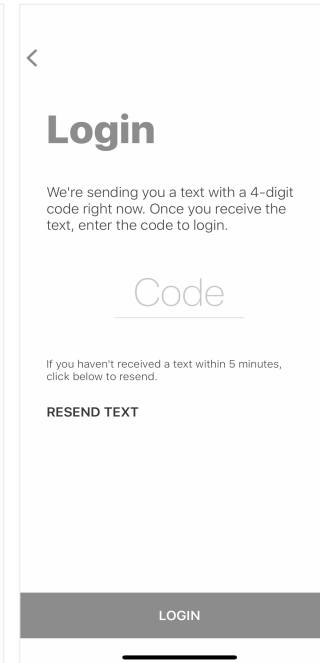

# RUGBY FARMERS ELEVATOR LOGIN INSTRUCTIONS

1 Install 'Rugby Farmers Elevator' from the App or Play Store.

2

Select Login

3

Enter Your Phone  
Number with Area Code

4

Enter the 4-Digit PIN