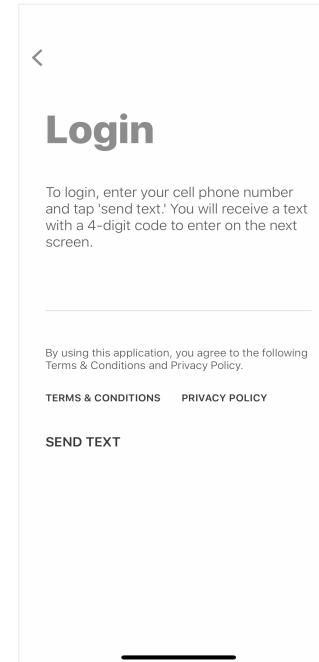

MAYPORT FARMERS CO-OP LOGIN INSTRUCTIONS

1 Install 'Mayport Farmers' from the App or Play Store.

2

Select Login

3

Enter Your Phone
Number with Area Code

4

Enter the 4-Digit PIN
from the text message