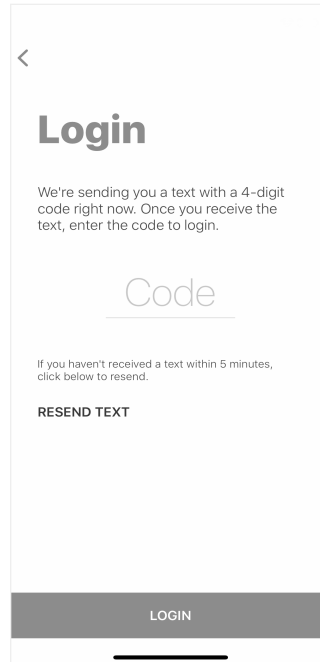

MAYPORT FARMERS CO-OP LOGIN INSTRUCTIONS

1 Install 'Mayport Farmers' from the App or Play Store.

2

Select Login

3

Enter Your Phone
Number with Area Code

4

Enter the 4-Digit PIN
from the text message