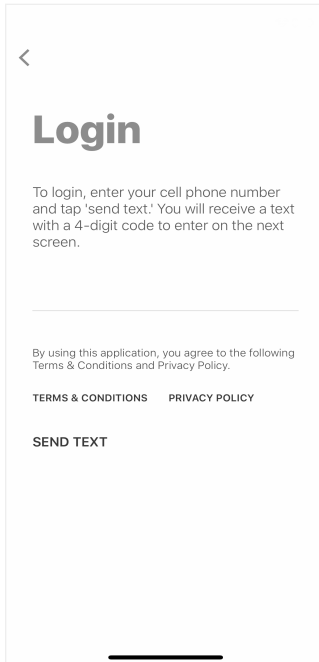

MAYPORT FARMERS CO-OP LOGIN INSTRUCTIONS

1 Install 'Mayport Farmers' from the App or Play Store.

2

Select Login

3

Enter Your Phone
Number with Area Code

4

Enter the 4-Digit PIN
from the text message