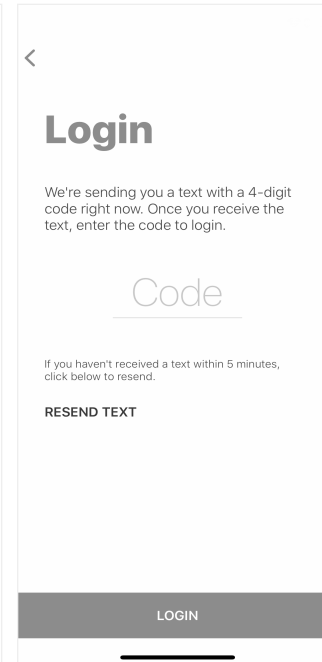

MAYPORT FARMERS CO-OP LOGIN INSTRUCTIONS

1 Install 'Mayport Farmers' from the App or Play Store.

2

Select Login

3

Enter Your Phone
Number with Area Code

4

Enter the 4-Digit PIN
from the text message