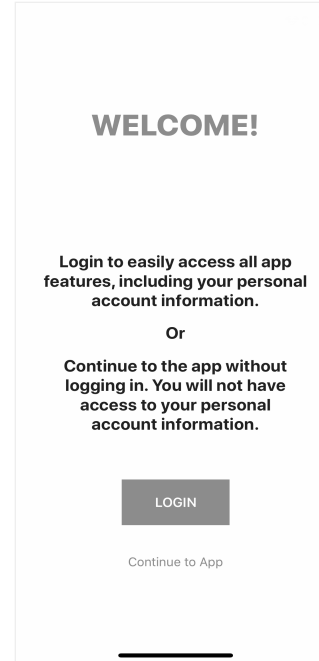

HOMELAND GRAIN INC. LOGIN INSTRUCTIONS

1 Install 'Homeland Grain Inc.' from the App or Play Store.

2

Select Login

3

Enter Your Phone
Number with Area Code

4

Enter the 4-Digit PIN
from the text message