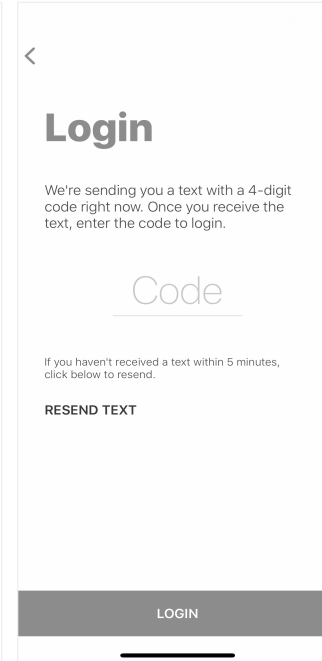

HOMELAND GRAIN INC. LOGIN INSTRUCTIONS

1 Install 'Homeland Grain Inc.' from the App or Play Store.

2

Select Login

3

Enter Your Phone
Number with Area Code

4

Enter the 4-Digit PIN
from the text message