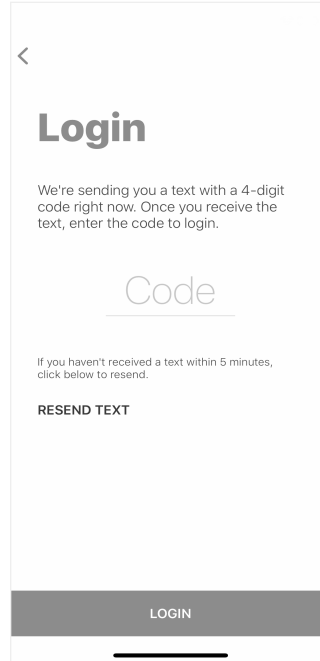

HOMELAND GRAIN INC. LOGIN INSTRUCTIONS

1 Install 'Homeland Grain Inc.' from the App or Play Store.

2

Select Login

3

Enter Your Phone
Number with Area Code

4

Enter the 4-Digit PIN
from the text message