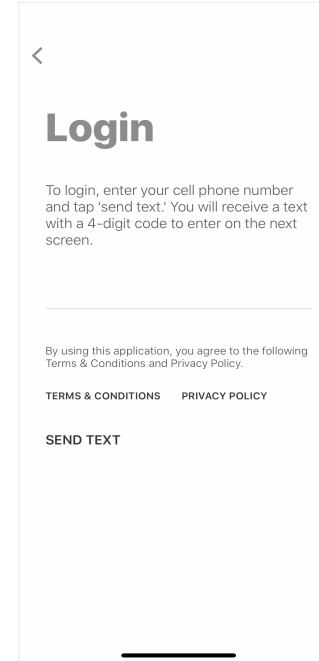

HOMELAND GRAIN INC. LOGIN INSTRUCTIONS

1 Install 'Homeland Grain Inc.' from the App or Play Store.

2

Select Login

3

Enter Your Phone
Number with Area Code

4

Enter the 4-Digit PIN
from the text message