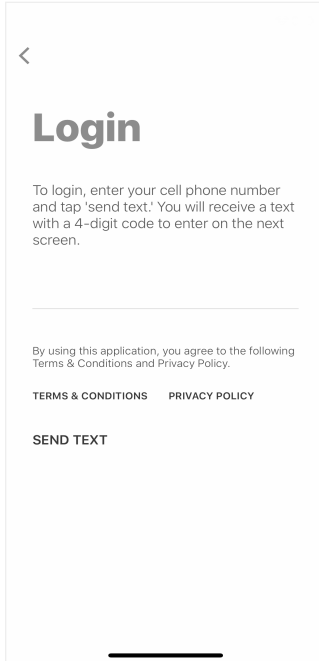

HOMELAND GRAIN INC. LOGIN INSTRUCTIONS

1 Install 'Homeland Grain Inc.' from the App or Play Store.

2

Select Login

3

Enter Your Phone
Number with Area Code

4

Enter the 4-Digit PIN
from the text message