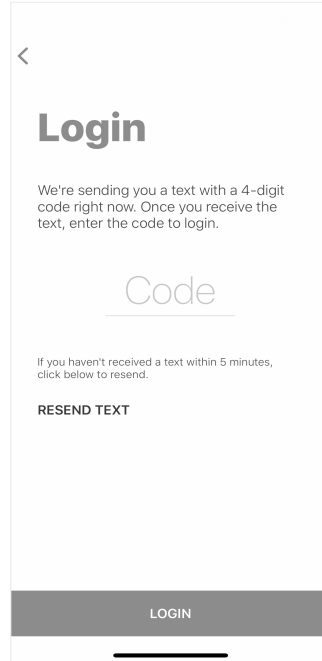

ELKHART COOP LOGIN INSTRUCTIONS

1 Install 'Elkhart Coop' from the App or Play Store.

2

Select Login

3

Enter Your Phone
Number with Area Code

4

Enter the 4-Digit PIN
from the text message

Login & Done!

No messy usernames or passwords to remember.

If you have any trouble logging in, please give us a call at (620) 697-2135.

ELKHART COOP LOGIN INSTRUCTIONS

1 Install 'Elkhart Coop' from the App or Play Store.

2

Select Login

3

Enter Your Phone
Number with Area Code

4

Enter the 4-Digit PIN
from the text message

Login & Done!

No messy usernames or passwords to remember.