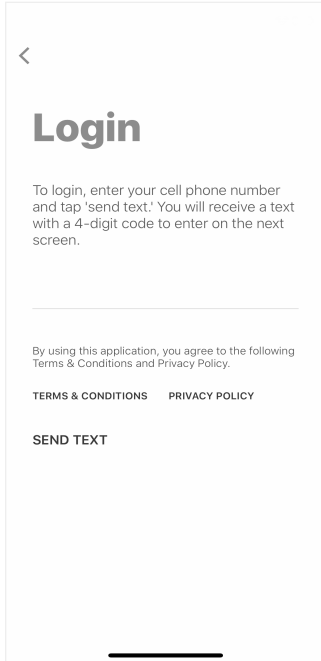

ELKHART COOP LOGIN INSTRUCTIONS

1 Install 'Elkhart Coop' from the App or Play Store.

2

Select Login

3

Enter Your Phone
Number with Area Code

4

Enter the 4-Digit PIN
from the text message

Login & Done!

No messy usernames or passwords to remember.

If you have any trouble logging in, please give us a call at (620) 697-2135.

ELKHART COOP LOGIN INSTRUCTIONS

1 Install 'Elkhart Coop' from the App or Play Store.

2

Select Login

3

Enter Your Phone
Number with Area Code

4

Enter the 4-Digit PIN
from the text message

Login & Done!

No messy usernames or passwords to remember.