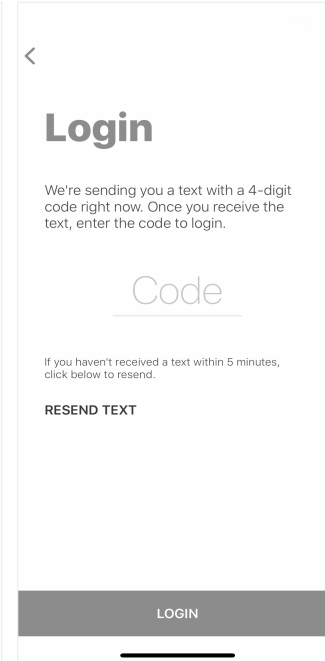

ELKHART COOP LOGIN INSTRUCTIONS

1 Install 'Elkhart Coop' from the App or Play Store.

2

Select Login

3

Enter Your Phone
Number with Area Code

4

Enter the 4-Digit PIN
from the text message

Login & Done!

No messy usernames or passwords to remember.

If you have any trouble logging in, please give us a call at (620) 697-2135.

ELKHART COOP LOGIN INSTRUCTIONS

1 Install 'Elkhart Coop' from the App or Play Store.

2

Select Login

3

Enter Your Phone
Number with Area Code

4

Enter the 4-Digit PIN
from the text message

Login & Done!

No messy usernames or passwords to remember.