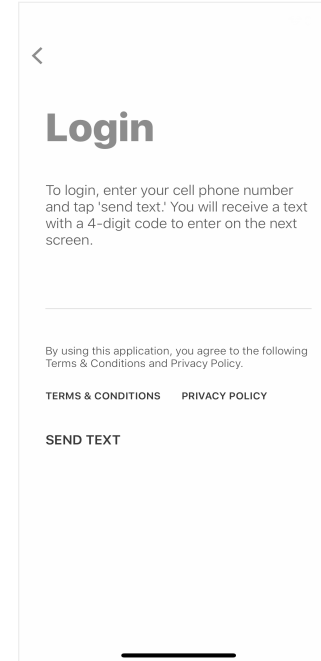

ELKHART COOP LOGIN INSTRUCTIONS

1 Install 'Elkhart Coop' from the App or Play Store.

2

Select Login

3

Enter Your Phone
Number with Area Code

4

Enter the 4-Digit PIN
from the text message

Login & Done!

No messy usernames or passwords to remember.

If you have any trouble logging in, please give us a call at (620) 697-2135.

ELKHART COOP LOGIN INSTRUCTIONS

1 Install 'Elkhart Coop' from the App or Play Store.

2

Select Login

3

Enter Your Phone
Number with Area Code

4

Enter the 4-Digit PIN
from the text message

Login & Done!

No messy usernames or passwords to remember.