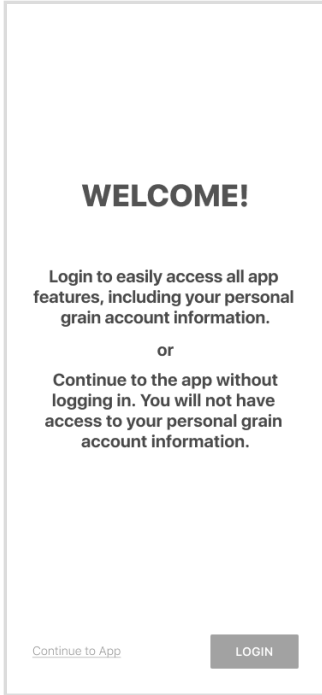

CENTRAL PLAINS AG SERVICES LOGIN INSTRUCTIONS

1 Install 'Central Plains Ag Services' from the App or Play Store.

2

Select Login

3

Enter Your Phone
Number with Area Code

4

Enter the Code
from the text message