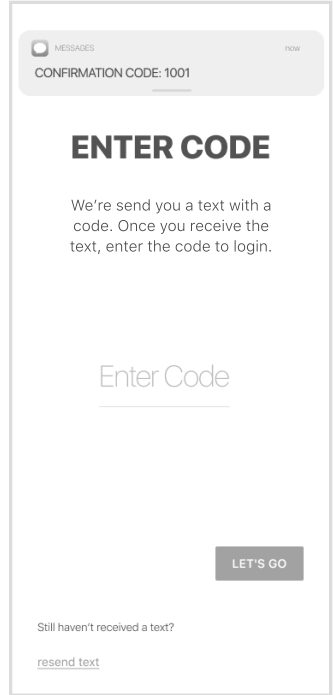

CENTRAL PLAINS AG SERVICES LOGIN INSTRUCTIONS

1 Install 'Central Plains Ag Services' from the App or Play Store.

2

Select Login

3

Enter Your Phone
Number with Area Code

4

Enter the Code
from the text message