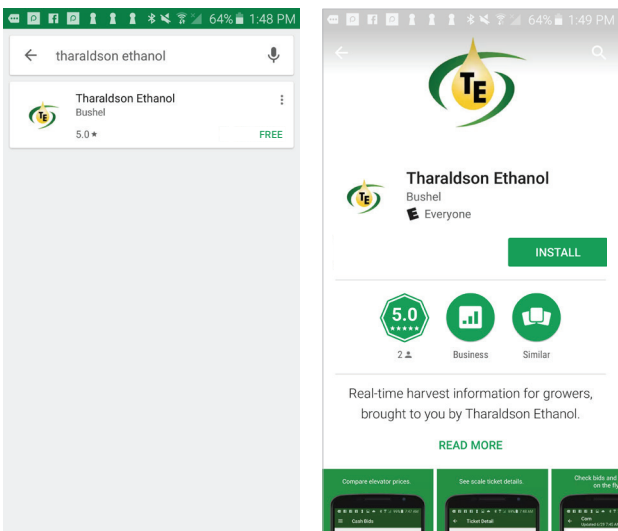

- Tap on the screen where it says 'Phone,' to enter your phone number (used to authenticate. Include '1' before area code).
- Once the phone number is entered, tap 'Send' at the top right corner of the screen. 

- The app will send a text with a four-digit PIN number to enter on the next screen.
- Once the PIN number is entered, tap

and
YOU'RE IN!

Tharaldson | Ethanol

THARALDSON ETHANOL APP INSTALL & LOGIN INSTRUCTIONS

Introducing the Tharaldson Ethanol app, a mobile app that provides real-time harvest information, to better serve growers. Please contact Lona at (701) 488-2513 to confirm your phone number before downloading the app.

Install for Android

- Enter the Play Store application. 
- At the top of the screen, tap where it says 'Google Play.' Type in **Tharaldson Ethanol** and tap the magnifying glass icon at the bottom right of the keyboard to search. 
- Tap on Tharaldson Ethanol in the list of results.