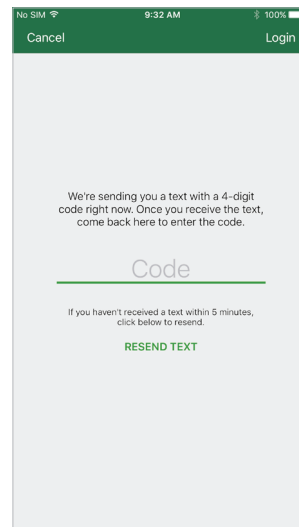

Install for Apple iPhone

- Enter the App Store application. 
- At the bottom of the screen, tap search. 
- Tap into the search bar at the top of the screen, type **Tharaldson Ethanol** and tap the  button.
- The resulting screen will look like this:

- Tap  and tap  to install.
- The app will begin downloading. 
- When download is complete, there will be an option to open the app from the store by tapping 
- The app is also accessible by tapping on the Tharaldson icon that will now appear on the phone's main menu. 

Login to Tharaldson Ethanol App

- Enter the app by tapping on the  app icon in the main menu.
- The app will open to the public display of the app. To access grower specific (private) contracts and tickets, tap on the menu button  at the top left corner of the screen and select **Login** from the list.

- Tap on the screen where it says 'Phone,' to enter your phone number (used to authenticate. Include '1' before area code).
- Once the phone number is entered, tap 'Send' at the top right corner of the screen. 