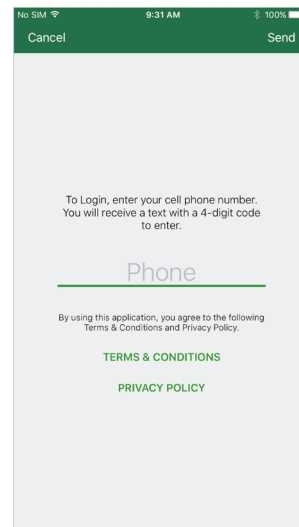

Install for Apple iPhone

- Enter the App Store application. 
- At the bottom of the screen, tap search. 
- Tap into the search bar at the top of the screen, type **Tharaldson Ethanol** and tap the  button.
- The resulting screen will look like this:

- Tap  and tap  to install.
- The app will begin downloading. 
- When download is complete, there will be an option to open the app from the store by tapping 
- The app is also accessible by tapping on the Tharaldson icon that will now appear on the phone's main menu. 

Login to Tharaldson Ethanol App

- Enter the app by tapping on the  app icon in the main menu.
- The app will open to the public display of the app. To access grower specific (private) contracts and tickets, tap on the menu button  at the top left corner of the screen and select **Login** from the list.

- Tap on the screen where it says 'Phone,' to enter your phone number (used to authenticate. Include '1' before area code).
- Once the phone number is entered, tap 'Send' at the top right corner of the screen. 