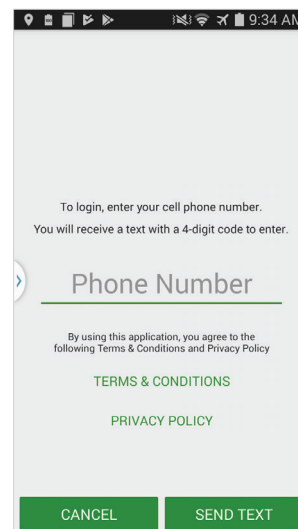

- Tap on the screen where it says 'Phone Number' to enter your phone number (used to authenticate).
- Once the phone number is entered, tap the 'Send Text' button at the bottom right corner of the screen. **SEND TEXT**