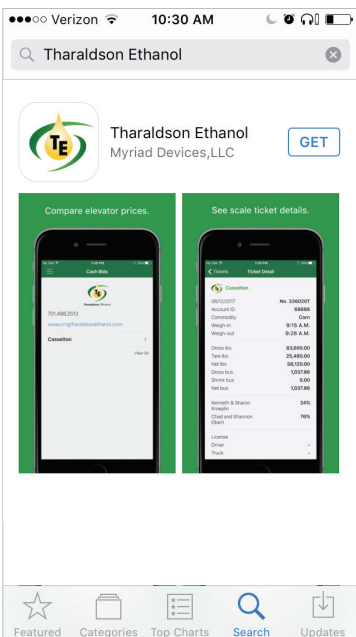

Tharaldson | Ethanol

THARALDSON ETHANOL APP INSTALL & LOGIN INSTRUCTIONS

Introducing the Tharaldson Ethanol app, a mobile app that provides real-time harvest information, to better serve growers. Please contact Lona at (701) 488-2513 to confirm your phone number before downloading the app.

Install for Apple iPhone

- Enter the App Store application. 
- At the bottom of the screen, tap search. 
- Tap into the search bar at the top of the screen, type **Tharaldson Ethanol** and tap the  button.
- The resulting screen will look like this:

- Tap  and tap  to install.
- The app will begin downloading. 
- When download is complete, there will be an option to open the app from the store by tapping 
- The app is also accessible by tapping on the Tharaldson icon that will now appear on the phone's main menu. 

Login to Tharaldson Ethanol App

- Enter the app by tapping on the  app icon in the main menu.
- The app will open to the public display of the app. To access grower specific (private) contracts and tickets, tap on the menu button  at the top left corner of the screen and select **Login** from the list.