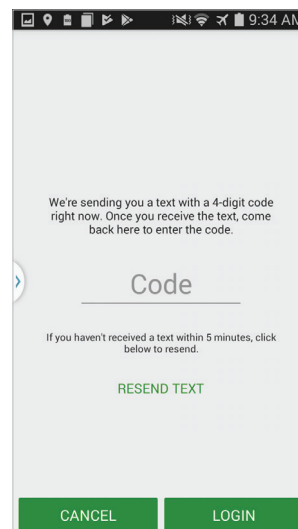

- The app will send a text with a four-digit PIN number to enter on the next screen.
- Once the PIN number is entered, tap **LOGIN**

and
YOU'RE IN!