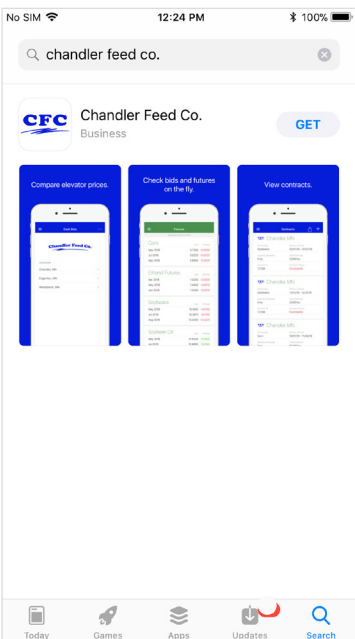

Introducing the Chandler Feed Co. app, a mobile app that provides real-time harvest information, to better serve growers. If you are having trouble logging in, please give us a call at (507) 677-2253 to verify that your current cell phone number is properly linked with your account.

Install for Apple iPhone

- Enter the App Store application.
- At the bottom of the screen, tap search.
- Tap into the search bar at the top of the screen, type **Chandler Feed Co.** and tap the button.
- The resulting screen will look like this:

- Tap and tap to install.
- The app will begin downloading.
- When download is complete, there will be an option to open the app from the store by tapping .
- The app is also accessible by tapping on the icon that will now appear on the phone's main menu.

Login to the Chandler Feed Co. App

- Enter the app by tapping on the app icon in the main menu.
- The app will open to the public display of the app. To access grower specific (private) contracts and tickets, tap on the menu button at the top left corner of the screen and select **Login** from the list.