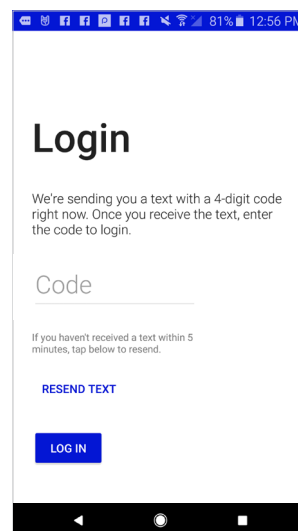

- The app will send a text with a four-digit PIN number to enter on the next screen.
- Once the PIN number is entered, tap

and
YOU'RE IN!