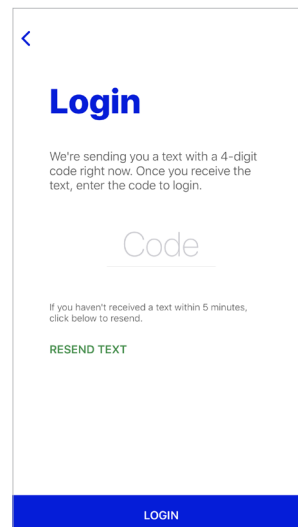

Install for Apple iPhone

- Enter the App Store application.
- At the bottom of the screen, tap search.
- Tap into the search bar at the top of the screen, type **Chandler Feed Co.** and tap the button.
- The resulting screen will look like this:

- Tap and tap to install.
- The app will begin downloading.
- When download is complete, there will be an option to open the app from the store by tapping .
- The app is also accessible by tapping on the icon that will now appear on the phone's main menu.

Login to the Chandler Feed Co. App

- Enter the app by tapping on the app icon in the main menu.
- The app will open to the public display of the app. To access grower specific (private) contracts and tickets, tap on the menu button at the top left corner of the screen and select **Login** from the list.

- Tap on the screen where it says 'Phone,' to enter your phone number (used to authenticate. Include '1' before area code).
- Once the phone number is entered, tap SEND TEXT.

- The app will send a text with a four-digit PIN number to enter on the next screen.
- Once the PIN number is entered, tap