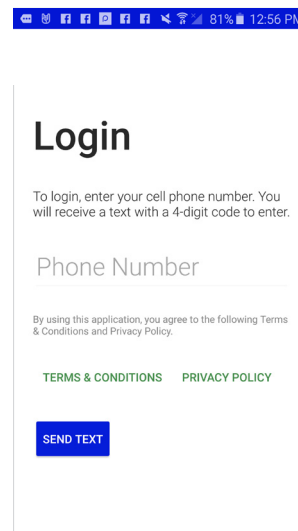

- Tap on the screen where it says 'Phone Number' to enter your phone number (used to authenticate).
- Once the phone number is entered, tap the 'Send Text' button.