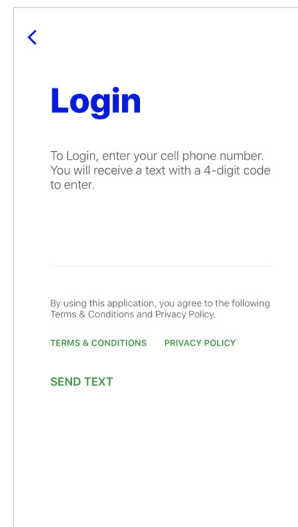

Install for Apple iPhone

- Enter the App Store application.
- At the bottom of the screen, tap search.
- Tap into the search bar at the top of the screen, type **Chandler Feed Co.** and tap the button.
- The resulting screen will look like this:

- Tap and tap to install.
- The app will begin downloading.
- When download is complete, there will be an option to open the app from the store by tapping .
- The app is also accessible by tapping on the icon that will now appear on the phone's main menu.

Login to the Chandler Feed Co. App

- Enter the app by tapping on the app icon in the main menu.
- The app will open to the public display of the app. To access grower specific (private) contracts and tickets, tap on the menu button at the top left corner of the screen and select **Login** from the list.

- Tap on the screen where it says 'Phone,' to enter your phone number (used to authenticate. Include '1' before area code).
- Once the phone number is entered, tap SEND TEXT.

- The app will send a text with a four-digit PIN number to enter on the next screen.
- Once the PIN number is entered, tap