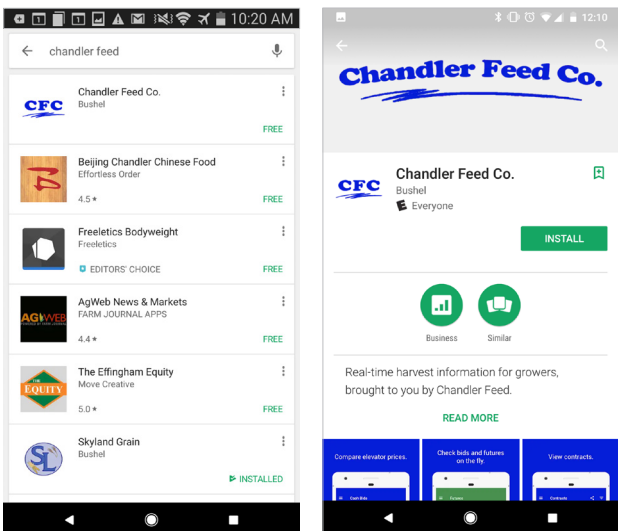

Login to the Chandler Feed Co. App

- Enter the app by tapping on the app icon in the main menu.
- The app will open to the public display of the app. To access grower specific (private) contracts and tickets, tap on the menu button at the top left corner of the screen and select **Login** from the list.

- Tap on the screen where it says 'Phone,' to enter your phone number (used to authenticate. Include '1' before area code).
- Once the phone number is entered, tap SEND TEXT.

- The app will send a text with a four-digit PIN number to enter on the next screen.
- Once the PIN number is entered, tap

**and
YOU'RE IN!**

Introducing the Chandler Feed Co. app, a mobile app that provides real-time harvest information, to better serve growers. If you are having trouble logging in, please give us a call at (507) 677-2253 to verify that your current cell phone number is properly linked with your account.

Install for Android

- Enter the Play Store application.
- At the top of the screen, tap where it says 'Google Play.' Type in **Chandler Feed Co.** and tap the magnifying glass icon at the bottom right of the keyboard to search.
- Tap on **Chandler Feed Co.** in the list of results.