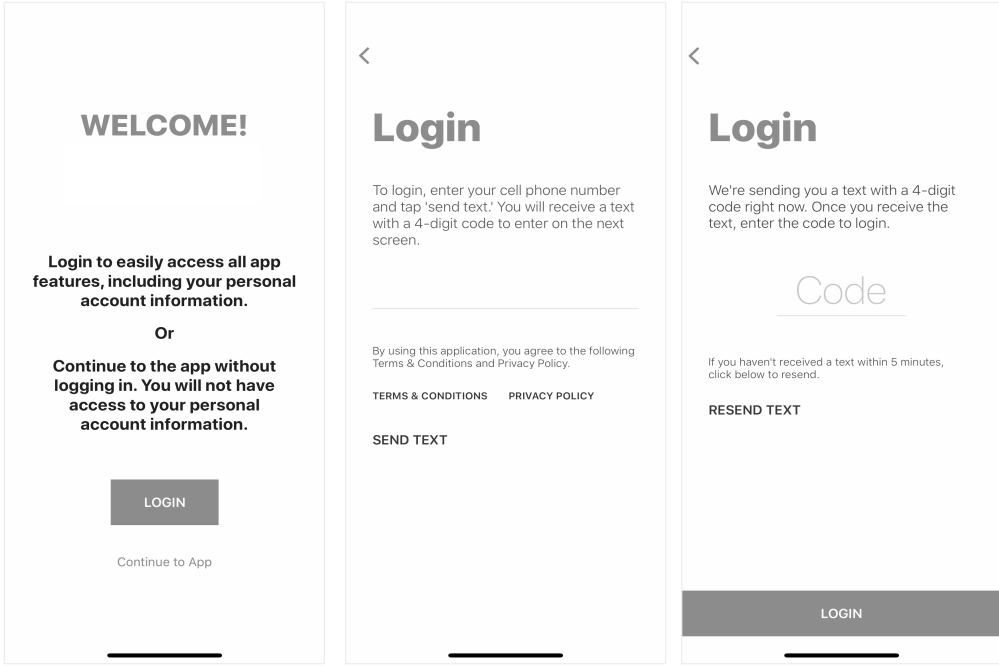

SMITHFIELD GRAIN LOGIN INSTRUCTIONS

1 Install 'Smithfield Grain' from the App or Play Store.

2

Select Login

3

Enter Your Phone
Number with Area Code

4

Enter the 4-Digit PIN

Login & Done!

No messy usernames or passwords to remember.

If you have any trouble logging in, please give us a call at 910-284-9202

SMITHFIELD GRAIN LOGIN INSTRUCTIONS

1 Install 'Smithfield Grain' from the App or Play Store.

2

Select Login

3

Enter Your Phone
Number with Area Code

4

Enter the 4-Digit PIN

Login & Done!

No messy usernames or passwords to remember.