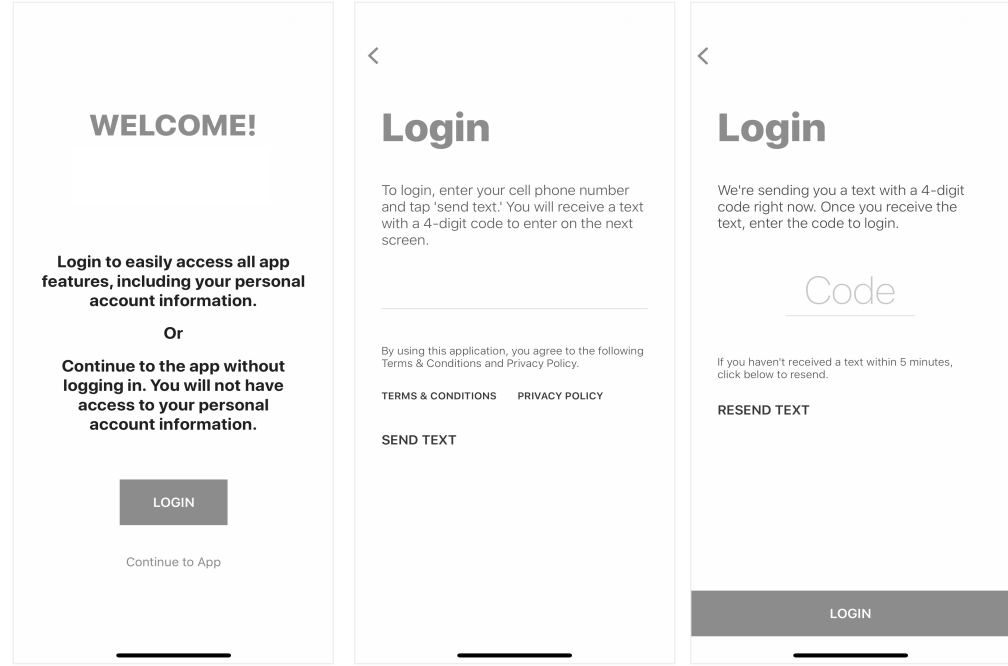

SMITHFIELD GRAIN LOGIN INSTRUCTIONS

1 Install 'Smithfield Grain' from the App or Play Store.

2

Select Login

3

Enter Your Phone
Number with Area Code

4

Enter the 4-Digit PIN

Login & Done!

No messy usernames or passwords to remember.

If you have any trouble logging in, please give us a call at 910-284-9202

SMITHFIELD GRAIN LOGIN INSTRUCTIONS

1 Install 'Smithfield Grain' from the App or Play Store.

2

Select Login

3

Enter Your Phone
Number with Area Code

4

Enter the 4-Digit PIN

Login & Done!

No messy usernames or passwords to remember.