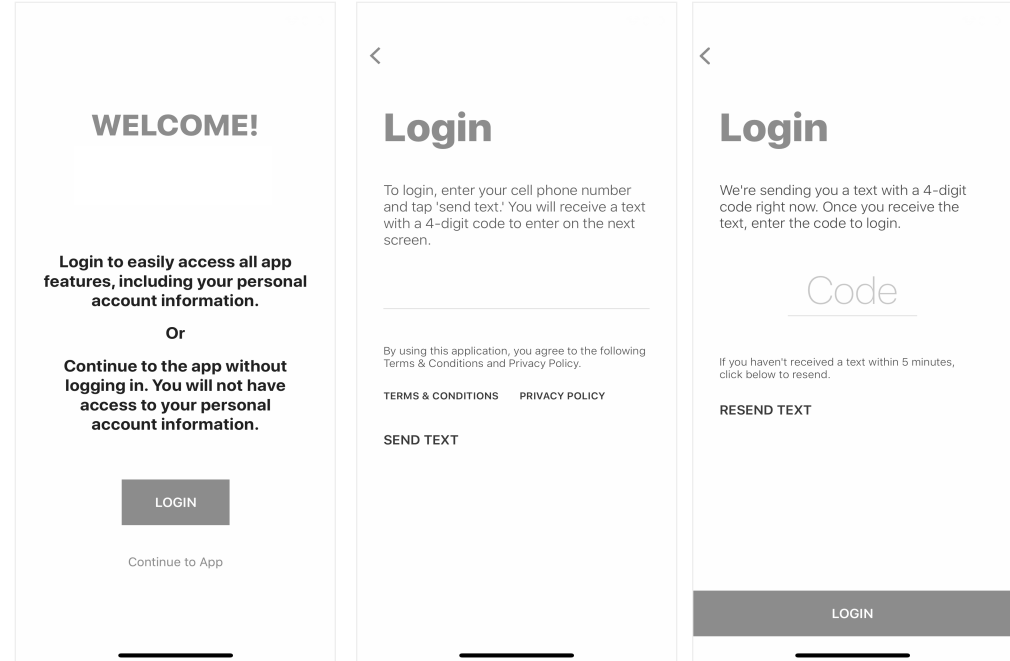

RITZVILLE WAREHOUSE CO. LOGIN INSTRUCTIONS

1 Install 'Ritzville Warehouse Co.' from the App or Play Store.

2

Select Login

3

Enter Your Phone
Number with Area Code

4

Enter the 4-Digit PIN

Login & Done!

No messy usernames or passwords to remember.

If you have any trouble logging in, please give us a call at (509) 659-0130.

RITZVILLE WAREHOUSE CO. LOGIN INSTRUCTIONS

1 Install 'Ritzville Warehouse Co.' from the App or Play Store.

2

Select Login

3

Enter Your Phone
Number with Area Code

4

Enter the 4-Digit PIN

Login & Done!

No messy usernames or passwords to remember.