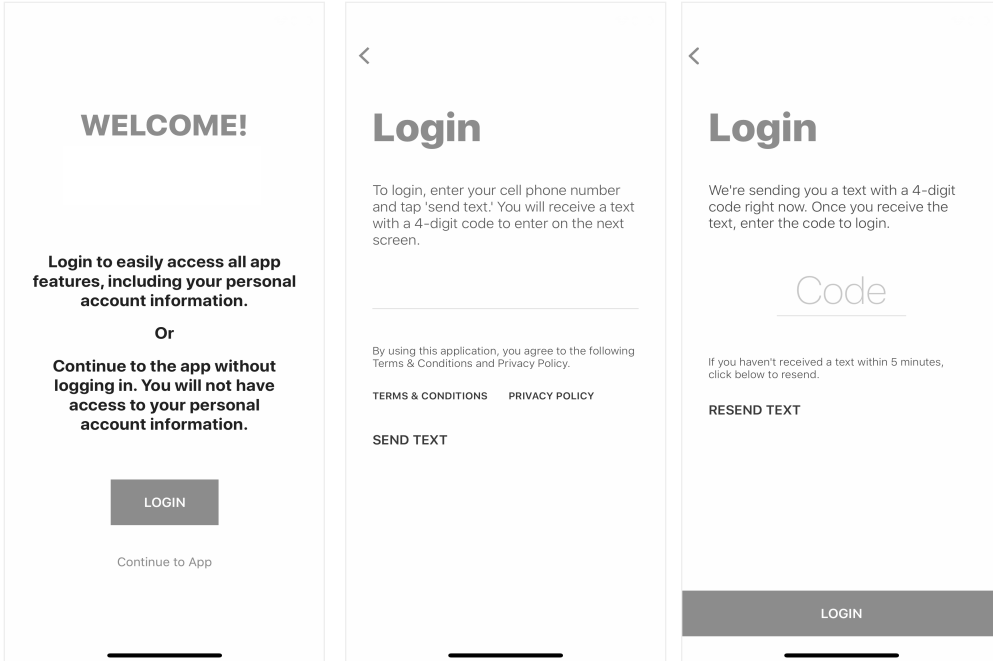

RITZVILLE WAREHOUSE CO. LOGIN INSTRUCTIONS

1 Install 'Ritzville Warehouse Co.' from the App or Play Store.

2

Select Login

3

Enter Your Phone
Number with Area Code

4

Enter the 4-Digit PIN

Login & Done!

No messy usernames or passwords to remember.

If you have any trouble logging in, please give us a call at (509) 659-0130.

RITZVILLE WAREHOUSE CO. LOGIN INSTRUCTIONS

1 Install 'Ritzville Warehouse Co.' from the App or Play Store.

2

Select Login

3

Enter Your Phone
Number with Area Code

4

Enter the 4-Digit PIN

Login & Done!

No messy usernames or passwords to remember.