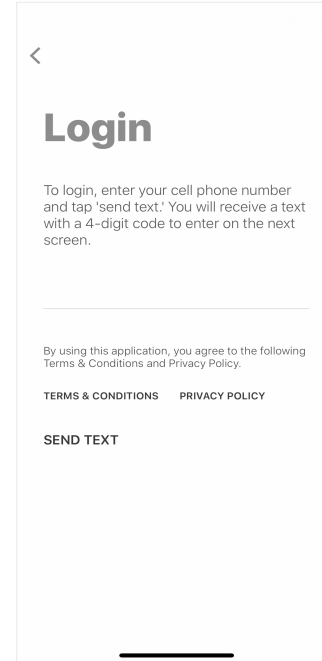

# POET GRAIN LOGIN INSTRUCTIONS

1 Install 'Poet Grain' from the App or Play Store.

2

Select Login

3

Enter Your Phone  
Number with Area Code

4

Enter the 4-Digit PIN