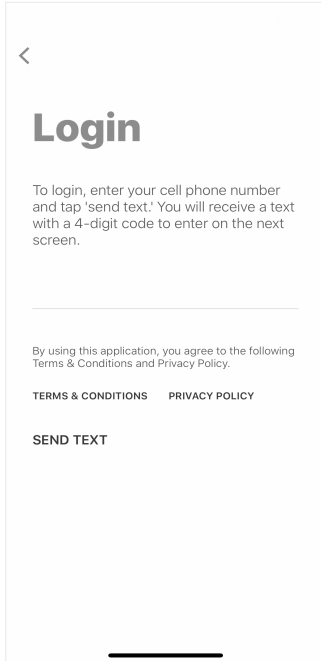

# POET GRAIN LOGIN INSTRUCTIONS

1 Install 'Poet Grain' from the App or Play Store.

2

Select Login

3

Enter Your Phone  
Number with Area Code

4

Enter the 4-Digit PIN