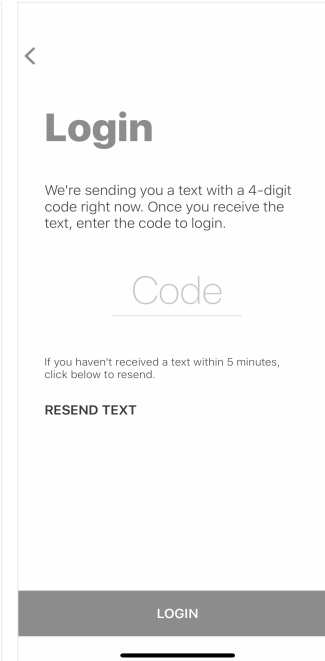

# POET GRAIN LOGIN INSTRUCTIONS

1 Install 'Poet Grain' from the App or Play Store.

2

Select Login

3

Enter Your Phone  
Number with Area Code

4

Enter the 4-Digit PIN