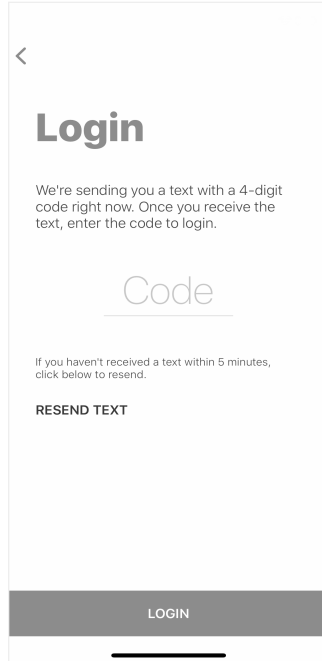

# POET GRAIN LOGIN INSTRUCTIONS

1 Install 'Poet Grain' from the App or Play Store.

2

Select Login

3

Enter Your Phone  
Number with Area Code

4

Enter the 4-Digit PIN