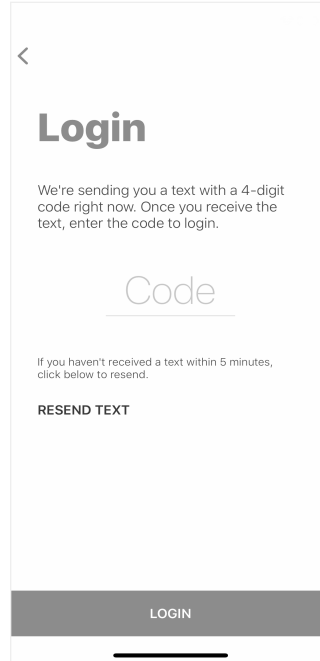

MAPLEHURST FARMS LOGIN INSTRUCTIONS

1 Install 'Maplehurst Farms' from the App or Play Store.

2

Select Login

3

Enter Your Phone
Number with Area Code

4

Enter the 4-Digit PIN