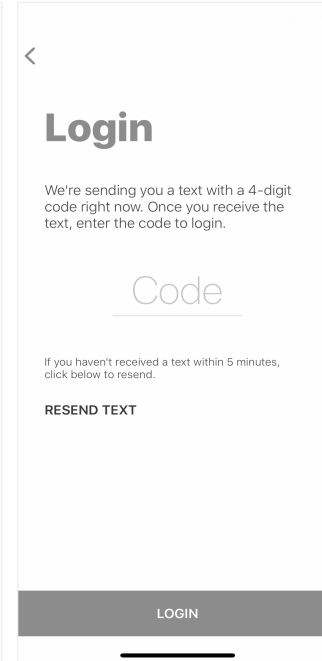

MAPLEHURST FARMS LOGIN INSTRUCTIONS

1 Install 'Maplehurst Farms' from the App or Play Store.

2

Select Login

3

Enter Your Phone
Number with Area Code

4

Enter the 4-Digit PIN