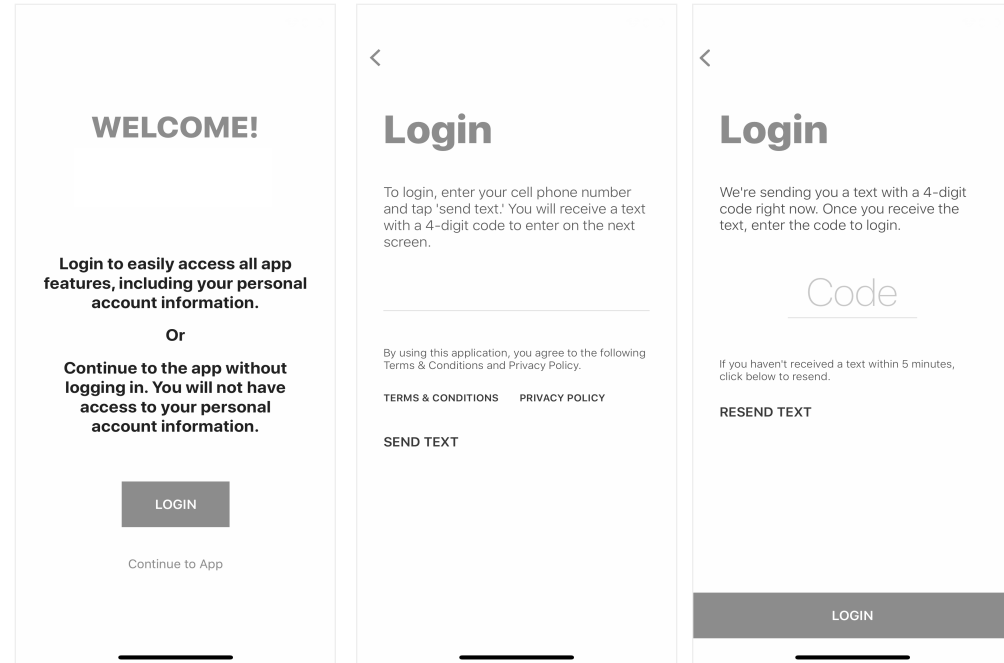

HIGHLINE GRAIN GROWERS, INC. LOGIN INSTRUCTIONS

1 Install 'HighLine Grain Growers' from the App or Play Store.

2

Select Login

3

Enter Your Phone
Number with Area Code

4

Enter the 4-Digit PIN

Login & Done!

No messy usernames or passwords to remember.

If you have any trouble logging in, please give your local elevator a call.

HIGHLINE GRAIN GROWERS, INC. LOGIN INSTRUCTIONS

1 Install 'HighLine Grain Growers' from the App or Play Store.

2

Select Login

3

Enter Your Phone
Number with Area Code

4

Enter the 4-Digit PIN

Login & Done!

No messy usernames or passwords to remember.