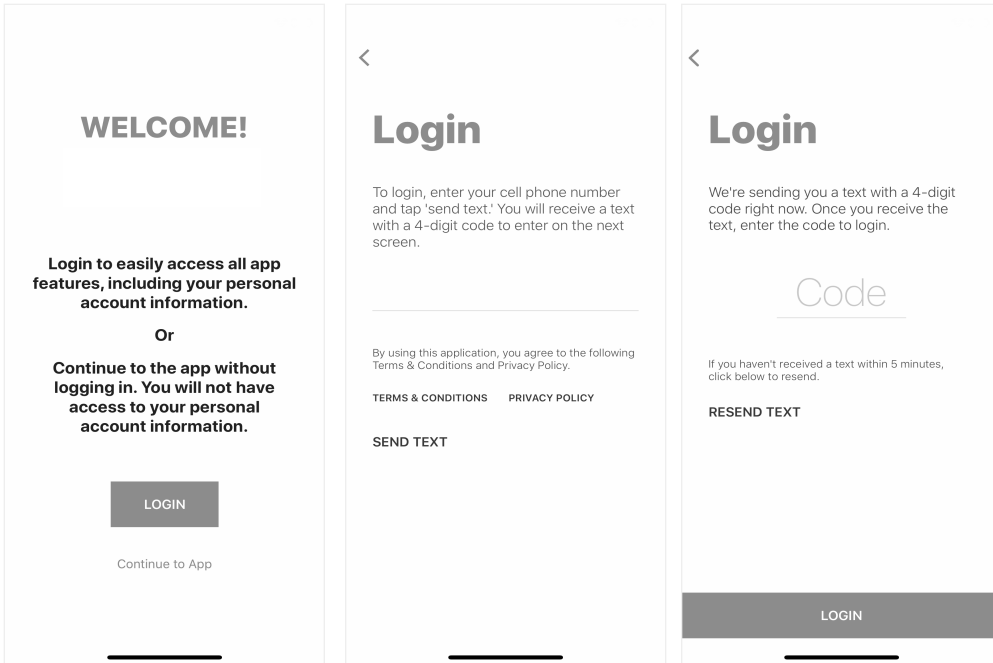

HIGHLINE GRAIN GROWERS, INC. LOGIN INSTRUCTIONS

1 Install 'HighLine Grain Growers' from the App or Play Store.

2

Select Login

3

Enter Your Phone
Number with Area Code

4

Enter the 4-Digit PIN

Login & Done!

No messy usernames or passwords to remember.

If you have any trouble logging in, please give your local elevator a call.

HIGHLINE GRAIN GROWERS, INC. LOGIN INSTRUCTIONS

1 Install 'HighLine Grain Growers' from the App or Play Store.

2

Select Login

3

Enter Your Phone
Number with Area Code

4

Enter the 4-Digit PIN

Login & Done!

No messy usernames or passwords to remember.