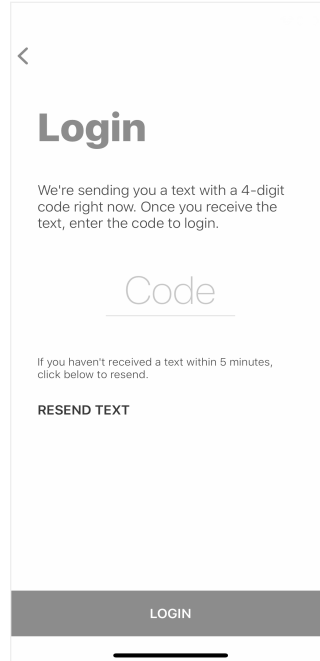

GARDEN CITY CO-OP LOGIN INSTRUCTIONS

1 Install 'Garden City Co-op' from the App or Play Store.

2

Select Login

3

Enter Your Phone
Number with Area Code

4

Enter the 4-Digit PIN