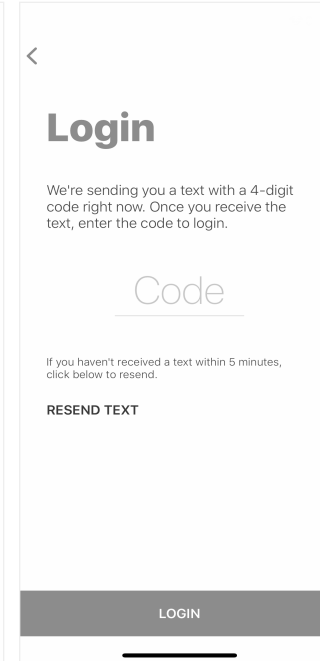

GARDEN CITY CO-OP LOGIN INSTRUCTIONS

1 Install 'Garden City Co-op' from the App or Play Store.

2

Select Login

3

Enter Your Phone
Number with Area Code

4

Enter the 4-Digit PIN