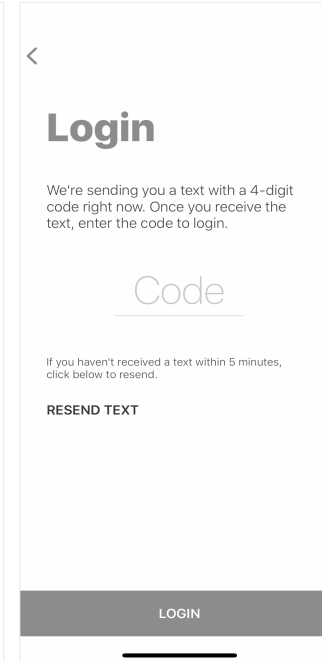

FESSENDEN CO-OP ASSOCIATION LOGIN INSTRUCTIONS

1 Install 'Fessenden Co-op Association' from the App or Play Store.

2

Select Login

3

Enter Your Phone Number with Area Code

4

Enter the 4-Digit PIN