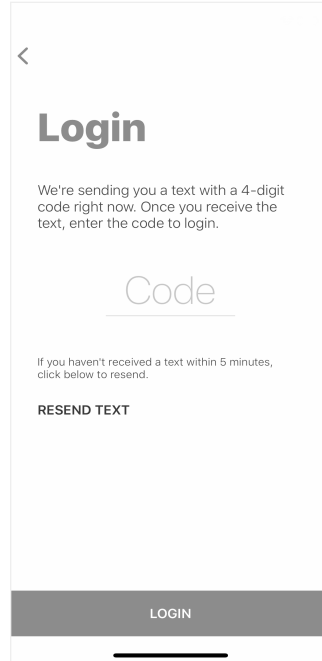

FESSENDEN CO-OP ASSOCIATION LOGIN INSTRUCTIONS

1 Install 'Fessenden Co-op Association' from the App or Play Store.

2

Select Login

3

Enter Your Phone Number with Area Code

4

Enter the 4-Digit PIN