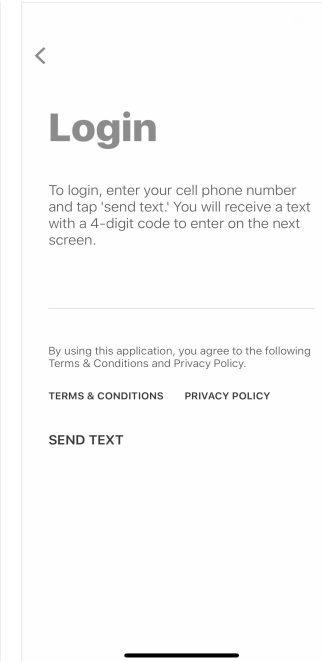

FESSENDEN CO-OP ASSOCIATION LOGIN INSTRUCTIONS

1 Install 'Fessenden Co-op Association' from the App or Play Store.

2

Select Login

3

Enter Your Phone Number with Area Code

4

Enter the 4-Digit PIN