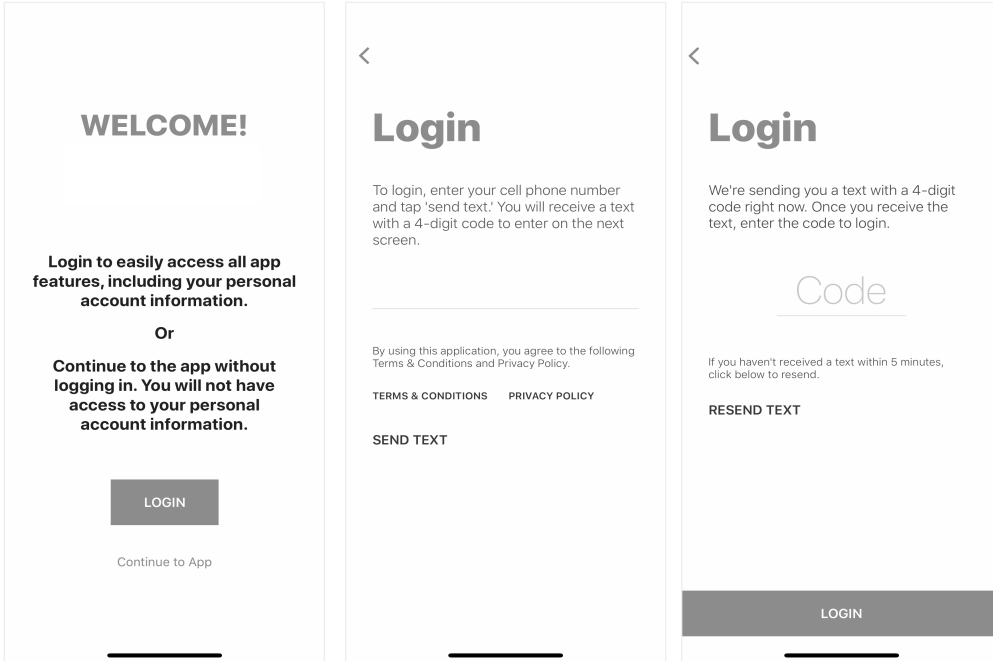

DAKOTA MILL & GRAIN LOGIN INSTRUCTIONS

1 Install 'Dakota Mill & Grain' from the App or Play Store.

2

Select Login

3

Enter Your Phone
Number with Area Code

4

Enter the 4-Digit PIN
from the text message

Login & Done!

No messy usernames or passwords to remember.

If you have any trouble logging in, please give us a call at (605) 342-3834.

DAKOTA MILL & GRAIN LOGIN INSTRUCTIONS

1 Install 'Dakota Mill & Grain' from the App or Play Store.

2

Select Login

3

Enter Your Phone
Number with Area Code

4

Enter the 4-Digit PIN
from the text message

Login & Done!

No messy usernames or passwords to remember.