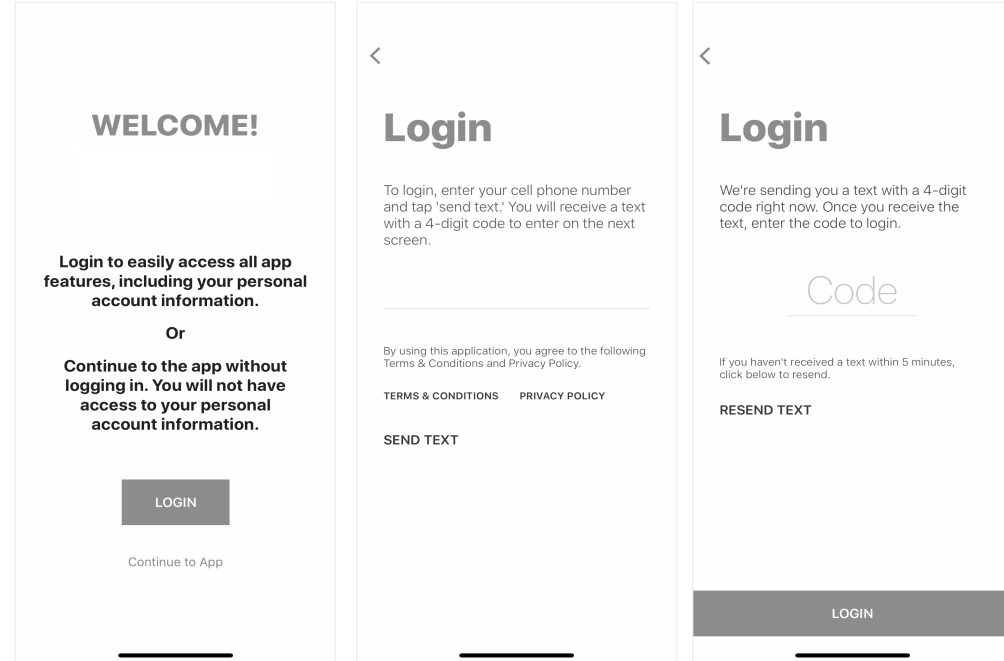

DAKOTA MILL & GRAIN LOGIN INSTRUCTIONS

1 Install 'Dakota Mill & Grain' from the App or Play Store.

2

Select Login

3

Enter Your Phone
Number with Area Code

4

Enter the 4-Digit PIN
from the text message

Login & Done!

No messy usernames or passwords to remember.

If you have any trouble logging in, please give us a call at (605) 342-3834.

DAKOTA MILL & GRAIN LOGIN INSTRUCTIONS

1 Install 'Dakota Mill & Grain' from the App or Play Store.

2

Select Login

3

Enter Your Phone
Number with Area Code

4

Enter the 4-Digit PIN
from the text message

Login & Done!

No messy usernames or passwords to remember.