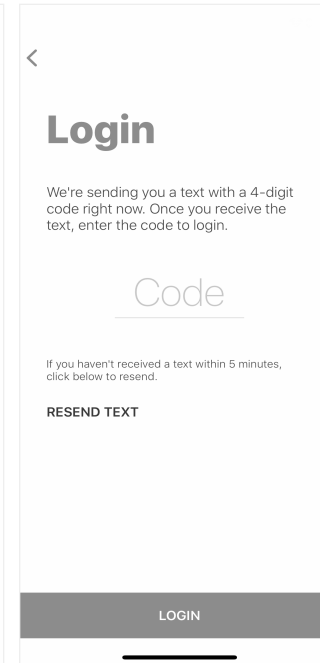

C-W VALLEY CO-OP LOGIN INSTRUCTIONS

1 Install 'C-W Valley Co-op' from the App or Play Store.

2

Select Login

3

Enter Your Phone Number with Area Code

4

Enter the 4-Digit PIN

Login & Done!

No messy usernames or passwords to remember.

If you have any trouble logging in, please give us a call at (218) 585-4151

C-W VALLEY CO-OP LOGIN INSTRUCTIONS

1 Install 'C-W Valley Co-op' from the App or Play Store.

2

Select Login

3

Enter Your Phone Number with Area Code

4

Enter the 4-Digit PIN

Login & Done!

No messy usernames or passwords to remember.