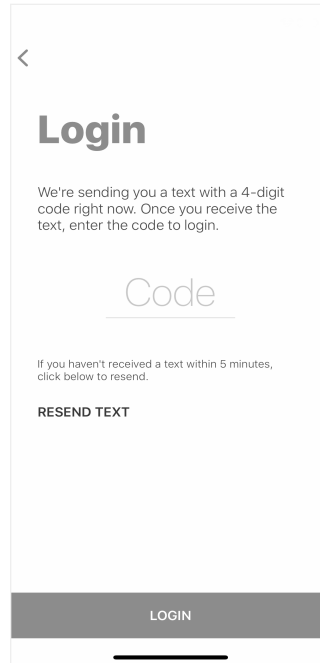

C-W VALLEY CO-OP LOGIN INSTRUCTIONS

1 Install 'C-W Valley Co-op' from the App or Play Store.

2

Select Login

3

Enter Your Phone Number with Area Code

4

Enter the 4-Digit PIN