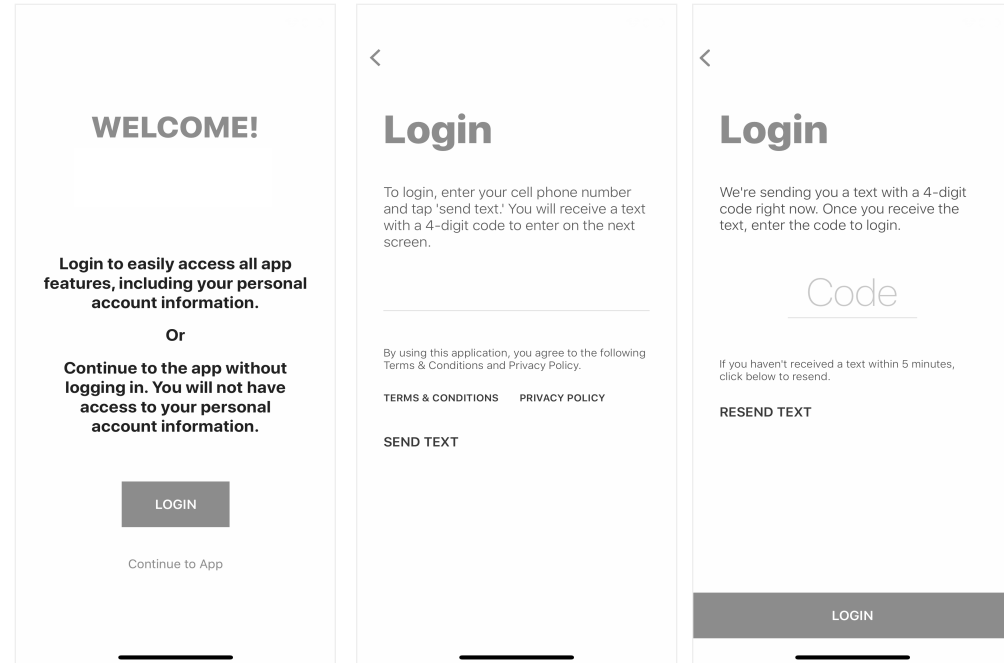

SIEMER MILLING COMPANY LOGIN INSTRUCTIONS

1 Install 'Siemer Milling Company' from the App or Play Store.

2

Select Login

3

Enter Your Phone
Number with Area Code

4

Enter the 4-Digit PIN

Login & Done!

No messy usernames or passwords to remember.

If you have any trouble logging in, please give us a call at (217) 857-2248.

SIEMER MILLING COMPANY LOGIN INSTRUCTIONS

1 Install 'Siemer Milling Company' from the App or Play Store.

2

Select Login

3

Enter Your Phone
Number with Area Code

4

Enter the 4-Digit PIN

Login & Done!

No messy usernames or passwords to remember.