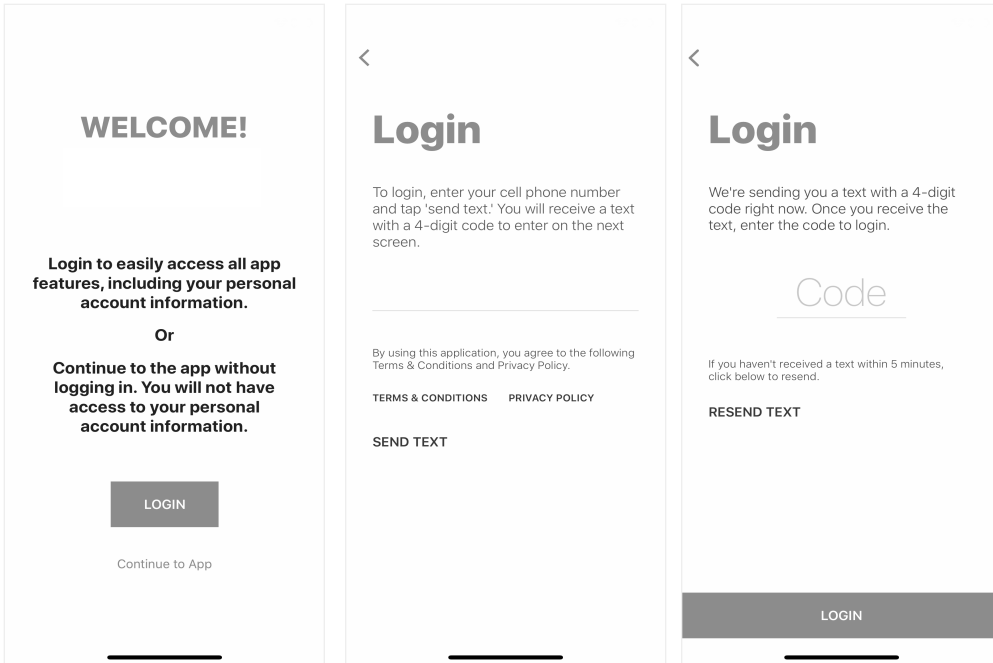

SIEMER MILLING COMPANY LOGIN INSTRUCTIONS

1 Install 'Siemer Milling Company' from the App or Play Store.

2

Select Login

3

Enter Your Phone
Number with Area Code

4

Enter the 4-Digit PIN

2

Select Login

3

Enter Your Phone
Number with Area Code

4

Enter the 4-Digit PIN

Login & Done!

No messy usernames or passwords to remember.