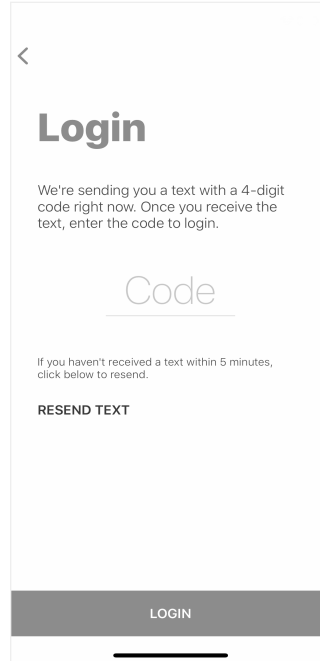

BORDER AG & ENERGY LOGIN INSTRUCTIONS

1 Install 'Border Ag & Energy' from the App or Play Store.

2

Select Login

3

Enter Your Phone
Number with Area Code

4

Enter the 4-Digit PIN