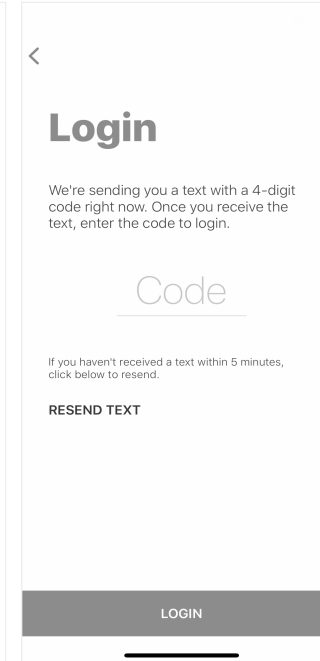

BORDER AG & ENERGY LOGIN INSTRUCTIONS

1 Install 'Border Ag & Energy' from the App or Play Store.

2

Select Login

3

Enter Your Phone
Number with Area Code

4

Enter the 4-Digit PIN